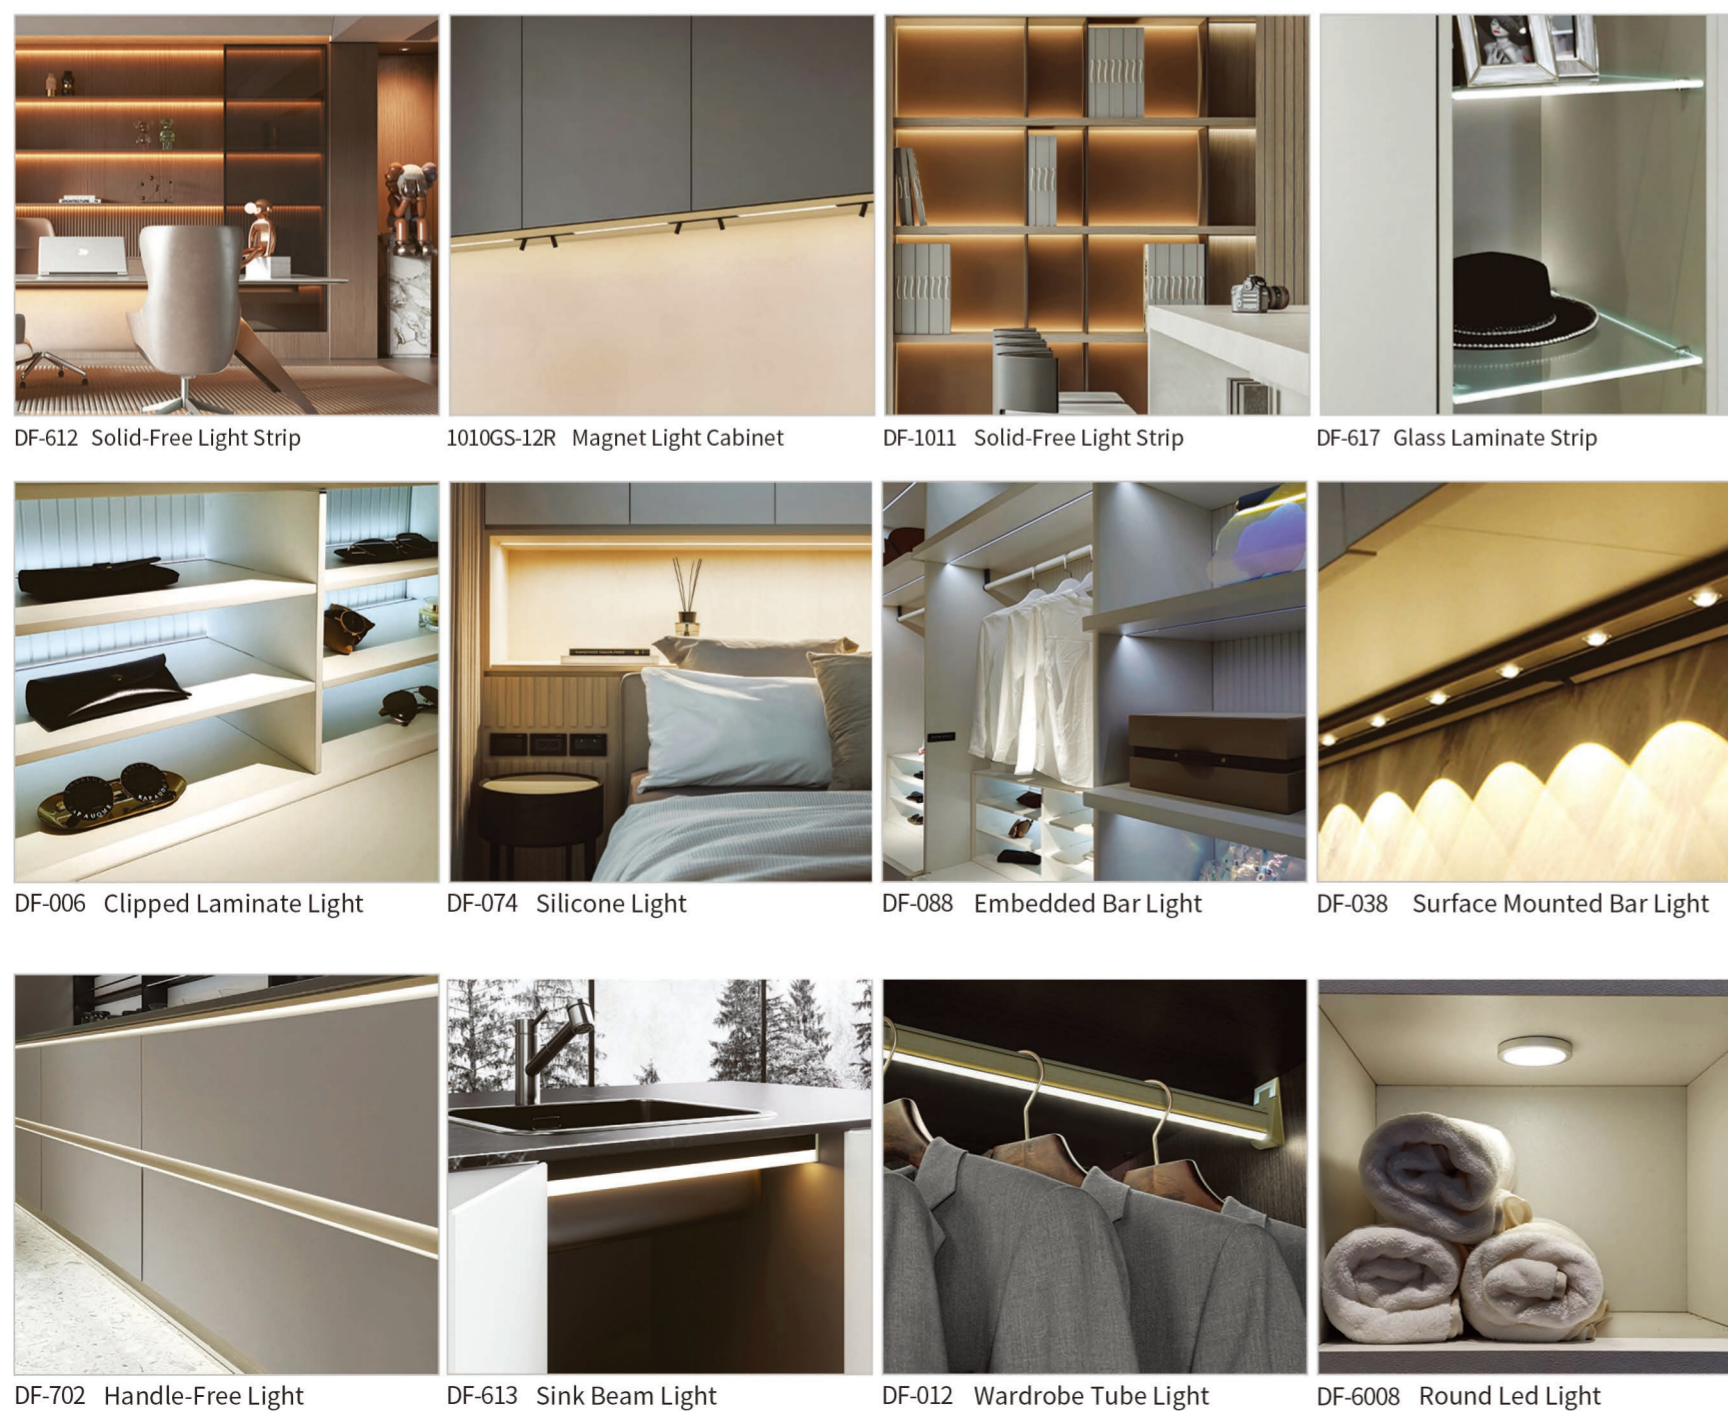

Tree grid grille KW1

Four grid grille with large closure KW2

Four grille with small closure KW3

Small S-shaped wall panel KW4

G1 line KW5

M-shaped decorative strin KW6

R20 arc positive angle KW7

R30 arc decorative panel KW8