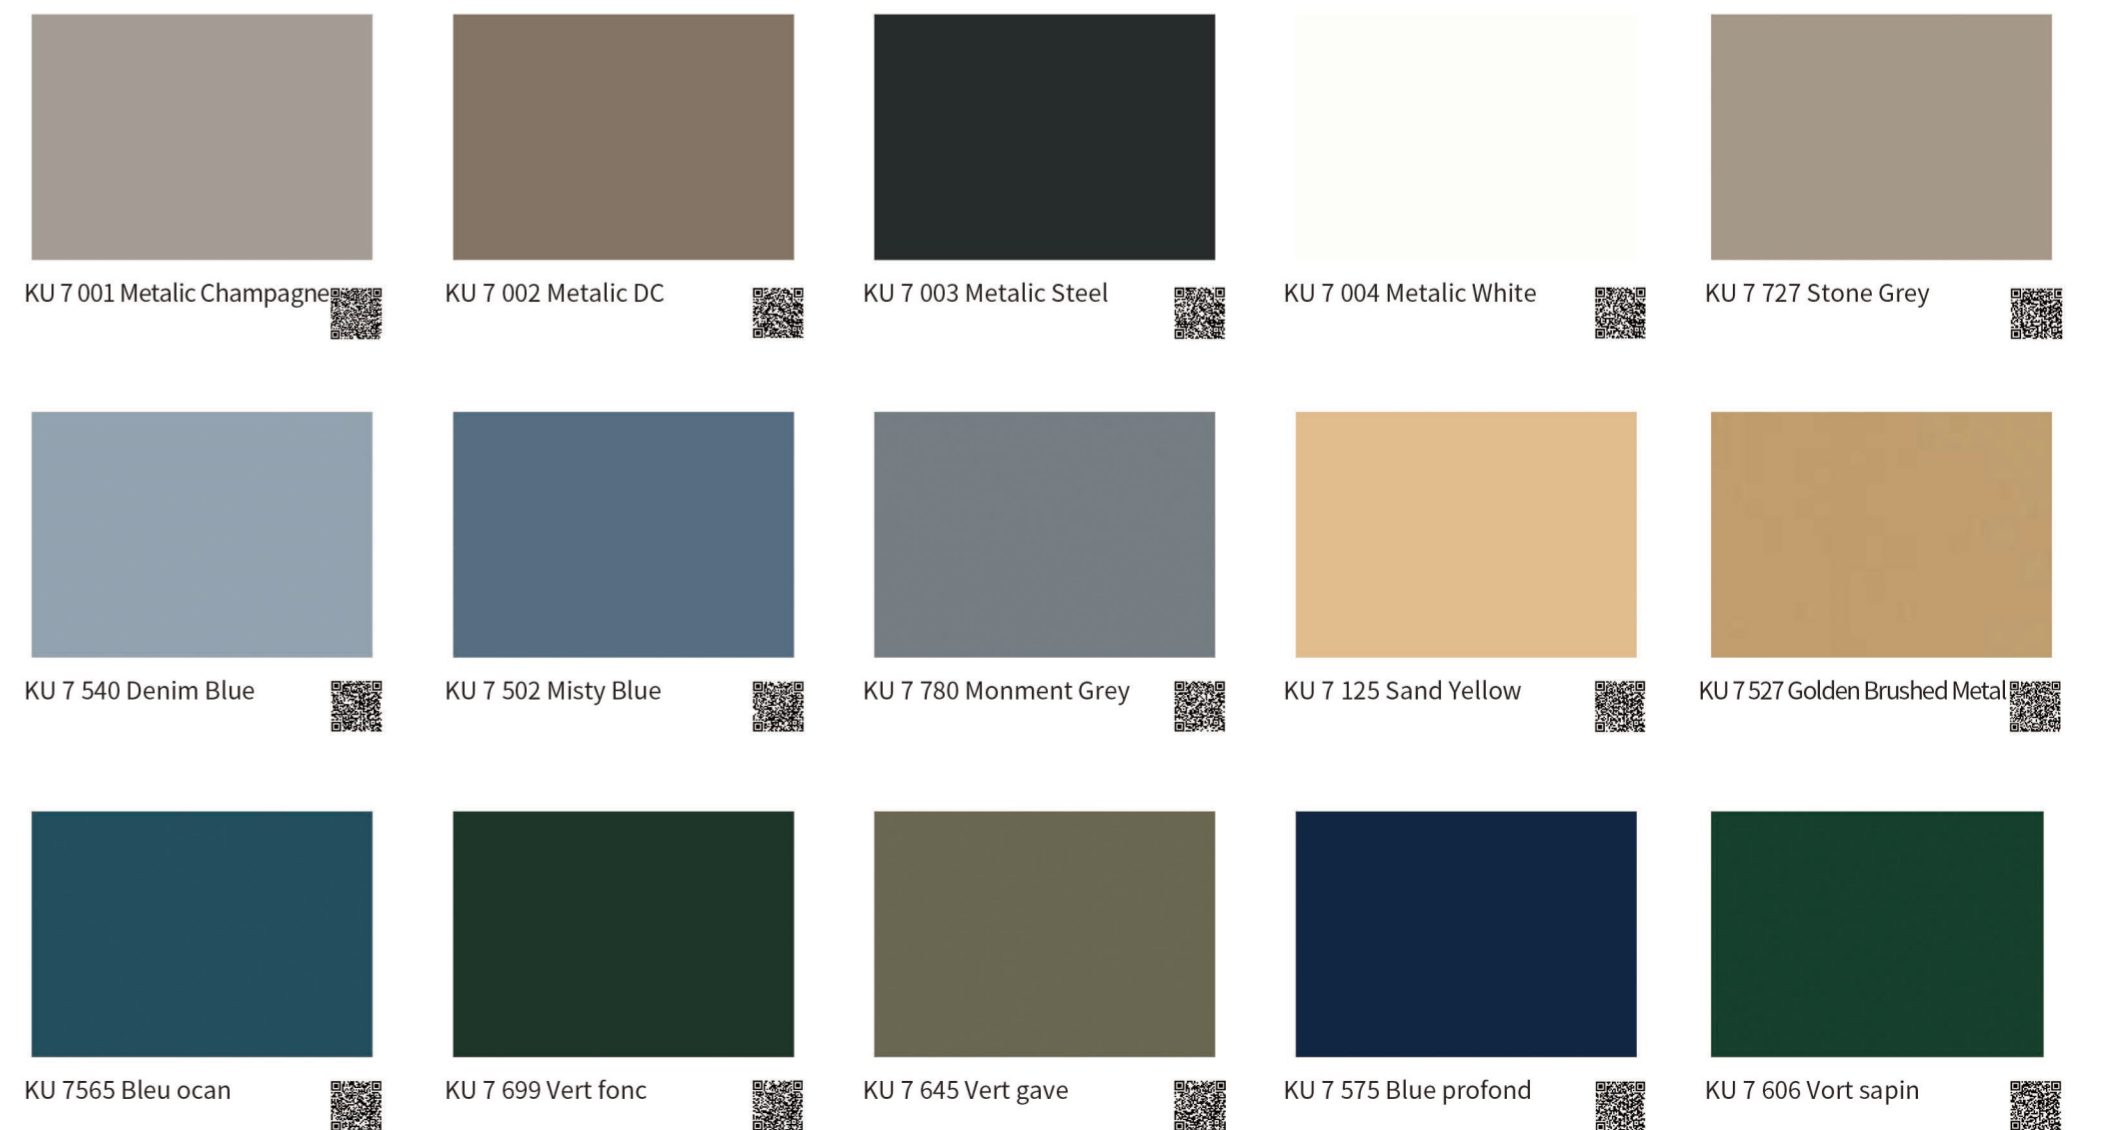

PREMIUM COLLECTION

HD COLLECTION

9204 Beige Woven **HD** 

9261 Stone Brown Woven **HD** 

9244 Milky Woven **HD** 

9237 Jute Natural **HD** 

8713 Pure Silk **HD** 

8712 Raw Silk **HD** 

8715 Khaki Mesh **HD** 

8714 Fine Mesh **HD** 

8706 Brown Linen **HD** 

8705 Grey Linen **HD** 

8719 Tweed **HD** 

8722 Canvas **HD** 

21D Beige Textile **HD** 

22D Grey Textile **HD** 

Texure **HD 18W2T**
KST001

Fabric **HD 41-FG**
KST006

Vertical Grains **HD 41-VG**
KST005

Soft Texure **HD 41-ST**
KST015

Pearl **HD 41-PF**
KST003

Fabric **HD W2-833**
KST006

Vertical Grains **HD W2-VG**
KST005

Super Matt **HD W2-SM**
KST017

Pearl **HD W2-PF**
KST003

PREMIUM SOLID/UNI COLOR

KU 7 000 Metallic Red

Basic Solid

Classic Wood Grains

Kingdom K light have series for all furniture and decoration needs in stock